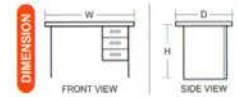

WORK SYSTEM

WORKSTATION 1
240W x 120D x 75/107H cm.